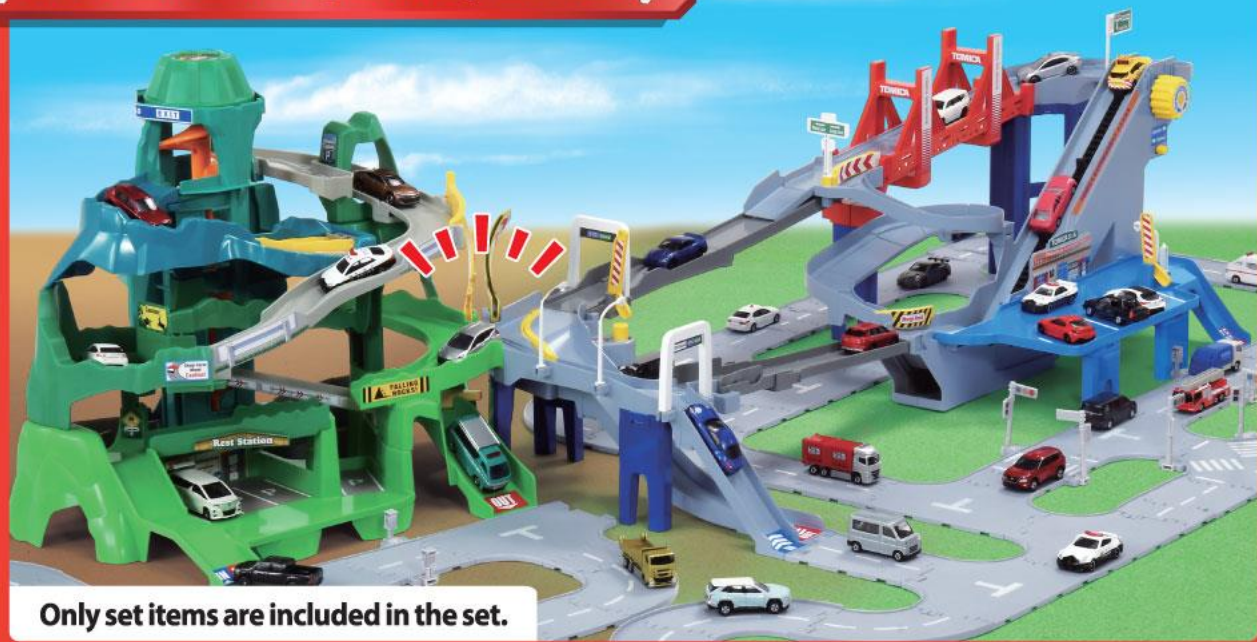

**TAKARA
TOMY**

Includes

**MOUNTAIN RESCUE VEHICLE
NISSAN SKYLINE GT-R (BNR34)**

**Ride the
elevator to
reach the
summit!**

TOMICA Twin Course Mountain Drive

**Easy connection,
no need for joint parts.**

Only set items are included in the set.

**Let's play it with other
TOMICA TOWN items!**

Lots of TOMICA
running furiously!

Highway

Long Winding Slope

Forest Route

Let's run through the long slope!

The course splits into two at the summit!

**TOMICA go up and up
in the elevator!**

Wild Road

Switchback Slope

Jump Trail

Action-packed!

The course split into two at the summit!