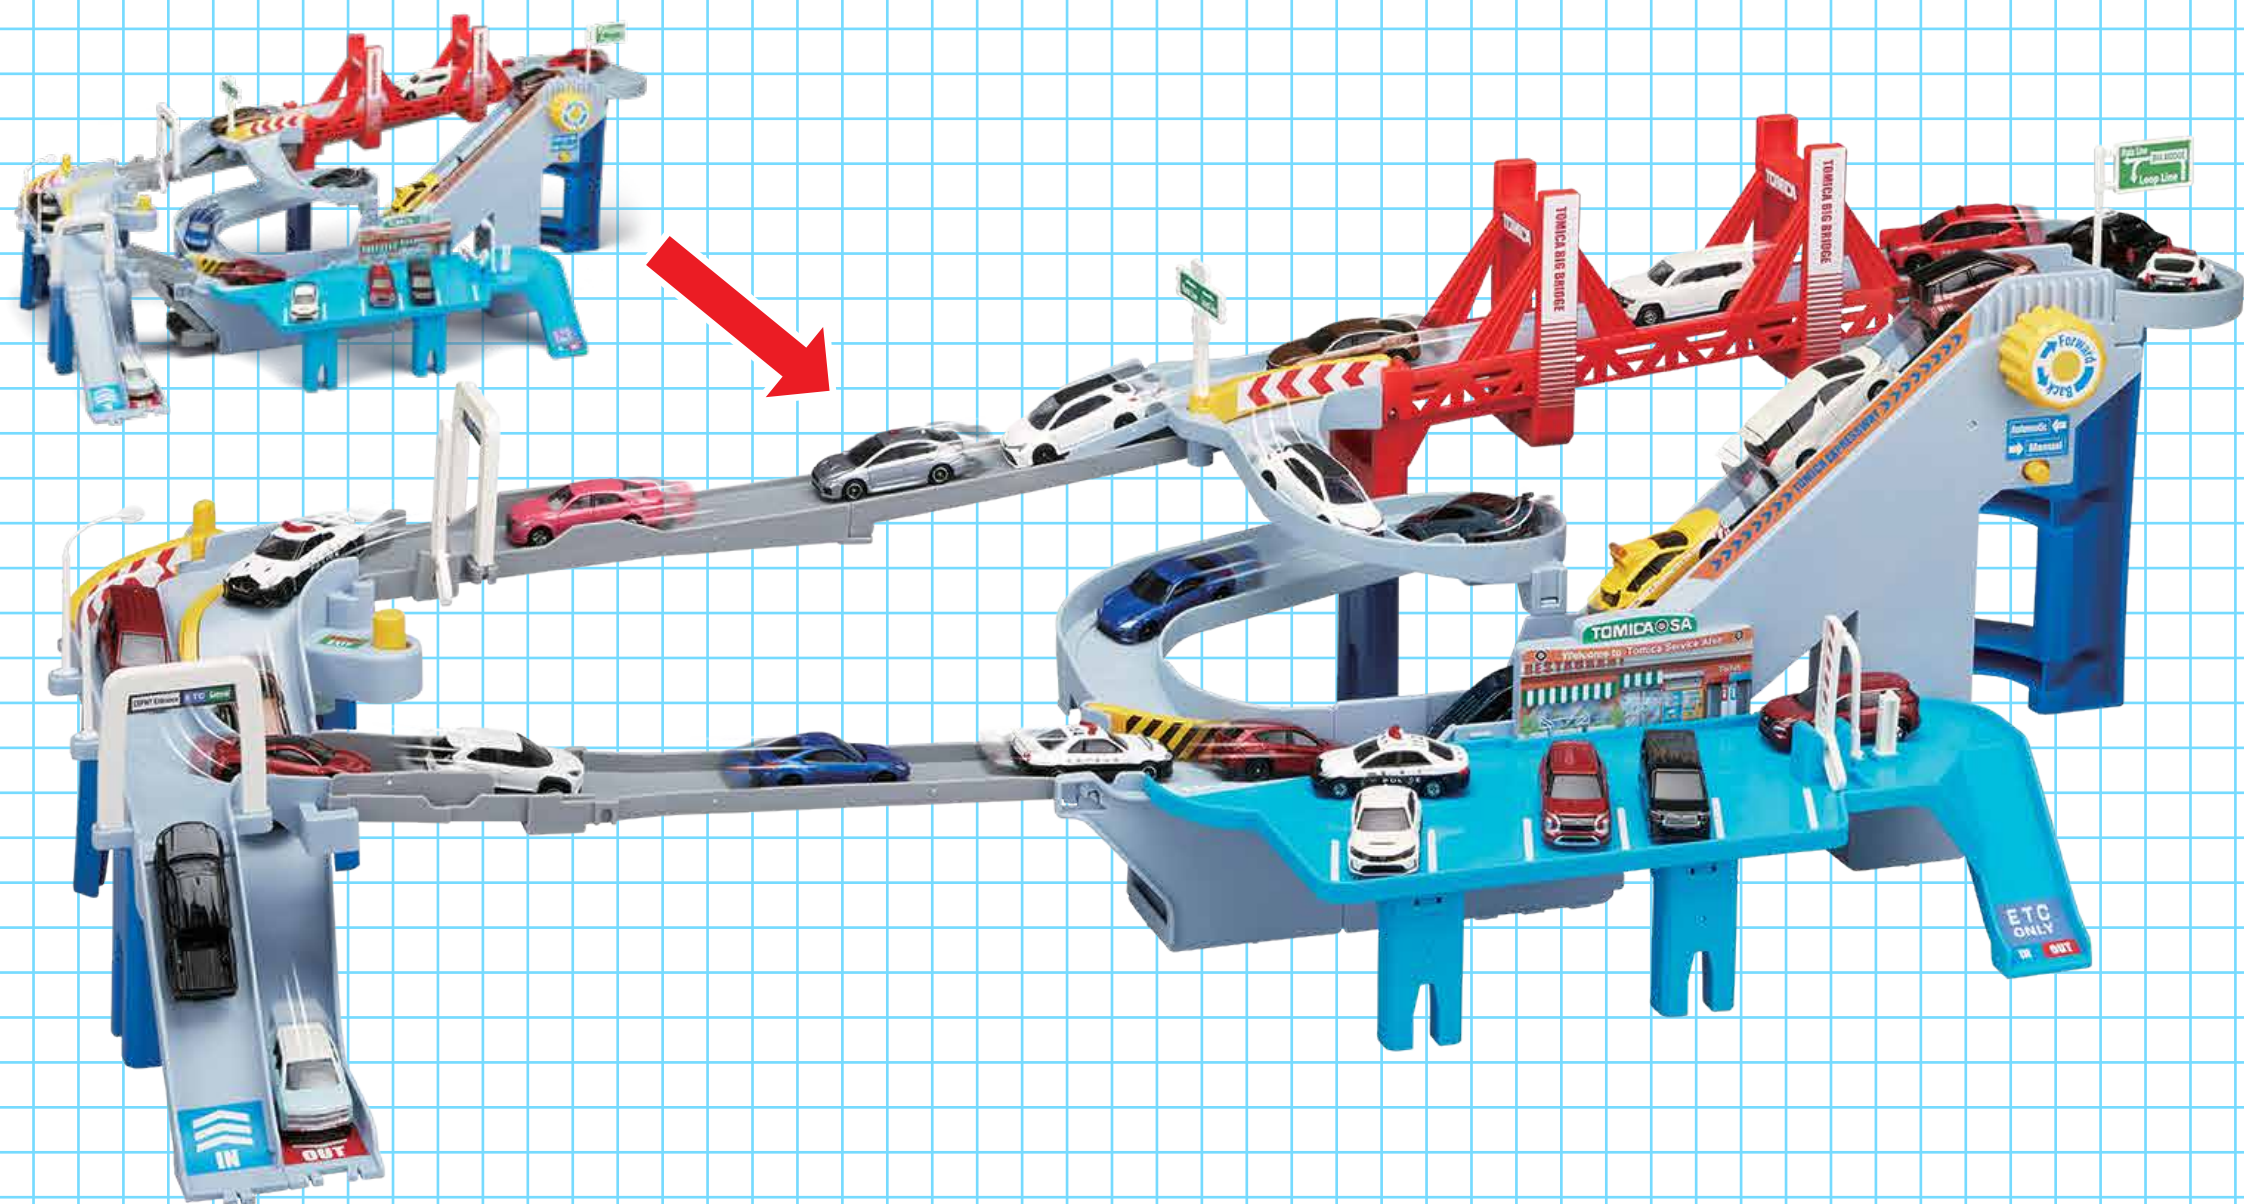

TAKARA TOMY

Standard Course
▶▶▶▶

Long Course
▶▶▶▶▶▶▶▶

Make the course longer or shorter!
Play it in both way!

TOMICA 2-WAY Action Expressway

**Easy connection,
no need for joint parts.**

Only set items are included in the set.

**Let's play it with other
TOMICA TOWN items!**

Expressway guide map

Make the course longer or shorter!

Spiral Junction

Big Bridge

Connection Gate

Long Road (in Long Course)

Service Area

Continuous TOMICA Departure

ETC Gate

Escalator

Regular Road Entry/Exit

Go on the most exciting drive with your TOMICA!

Standard Course

**TOMICA goes back and forth
in a circle!**

Long Course

Let's run a lot of TOMICA!

Extend the course!

Electric ↔ **Manual**

Either way is possible!