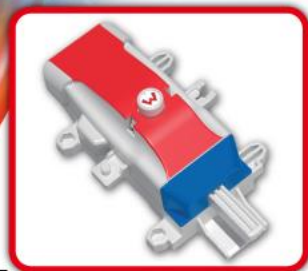

TOMICA

MARIOKART
マリオカート

DRIFT
TOMICA
ドリフトトミカ

DRIFT STARTER SET
MARIO & STANDARD KART **Shooter included!**

TOMICA

MARIOKART
マリオカート

HOW TO PLAY

**MOVE THE PANEL TO DECIDE WHETHER
TO GO STRAIGHT OR DRIFT**

CLICK

トミカ

TOMICA

MARIOKART
マリオカート

HOW TO PLAY

**USE THE SHOOTER TO SHOOT
DIRECTLY BEHIND THE KART**

**SET IT
UP!**

**PUSH THE
LEVER TO CHARGE
THE POWER
(3 LEVELS!)**