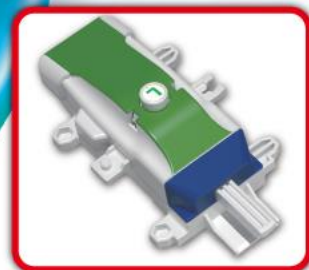

TOMICA

MARIOKART
マリオカート

DRIFT
TOMICA
ドリフトトミカ

DRIFT STARTER SET
LUIGI & STANDARD KART

Shooter included!

TOMICA

MARIOKART
マリオカート

HOW TO PLAY

**MOVE THE PANEL TO DECIDE WHETHER
TO GO STRAIGHT OR DRIFT**

CLICK

トミカ

TOMICA

MARIOKART
マリオカート

HOW TO PLAY

**USE THE SHOOTER TO SHOOT
DIRECTLY BEHIND THE KART**

**SET IT
UP!**

**PUSH THE
LEVER TO CHARGE
THE POWER
(3 LEVELS!)**

**USE THIS
BUTTON TO
SHOOT!**