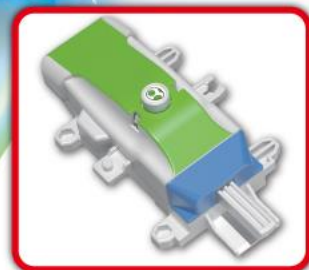

TOMICA

MARIOKART  
マリオカート

**DRIFT**  
**TOMICA**  
ドリフトトミカ

DRIFT STARTER SET  
**YOSHI** & STANDARD KART

**Shooter included!**

TOMICA

MARIOKART  
マリオカート

# HOW TO PLAY

**MOVE THE PANEL TO DECIDE WHETHER  
TO GO STRAIGHT OR DRIFT**

**CLICK**

TOMICA

MARIOKART  
マリオカート

# HOW TO PLAY

**USE THE SHOOTER TO SHOOT  
DIRECTLY BEHIND THE KART**

**SET IT  
UP!**

**PUSH THE  
LEVER TO CHARGE  
THE POWER  
(3 LEVELS!)**

**USE THIS  
BUTTON TO  
SHOOT!**